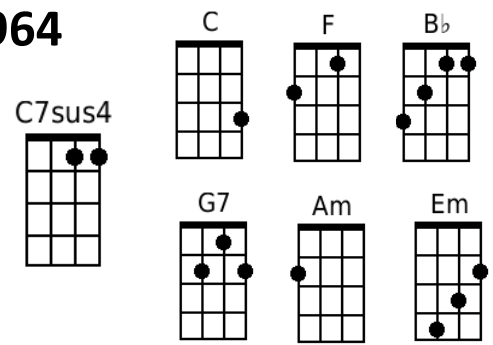

A Hard Day's Night - Lennon-McCartney 1964

INTRO: [C7sus4↓] (*let it ring*)

It's been a [C] hard [F] day's [C] night.

And, I've been [Bb] working like a [C] dog.

It's been a [C] hard [F] day's [C] night.

I should be [Bb] sleeping like a [C] log.